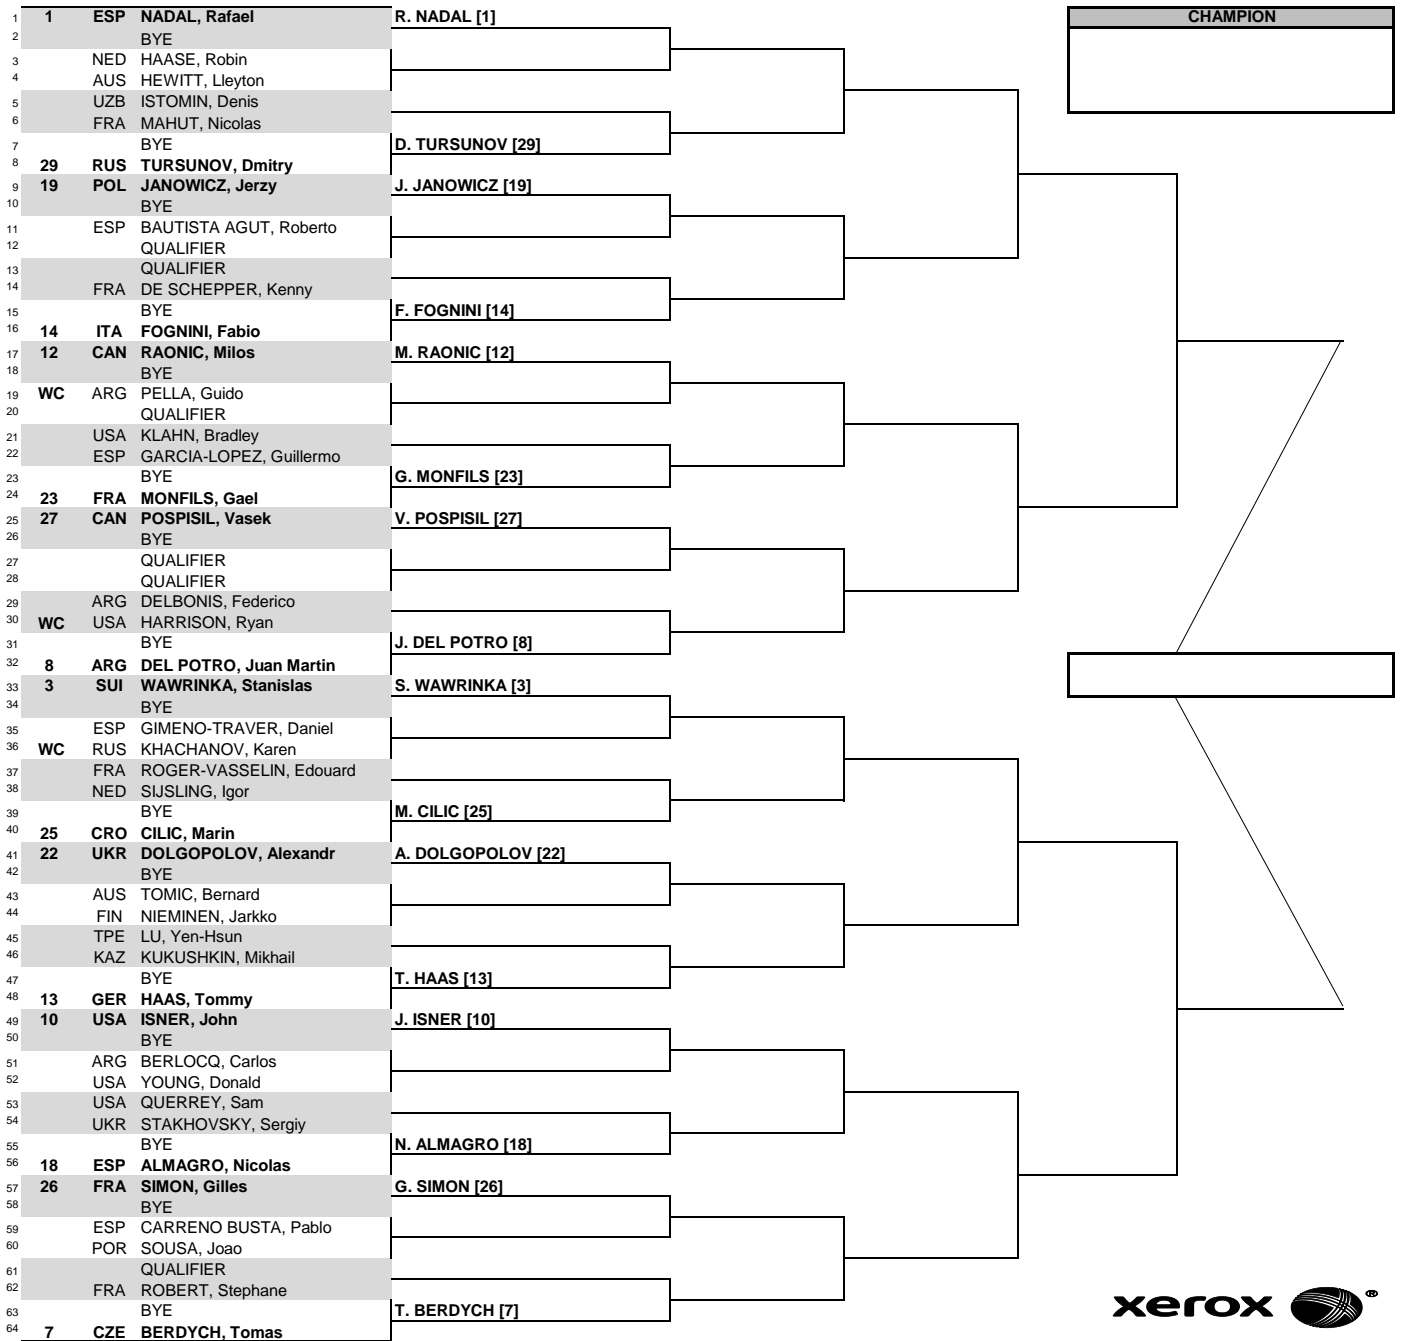

SONY OPEN TENNIS

CITY, COUNTRY
Miami, FL, USA

TOURNAMENT DATES
17-30 March, 2014

SURFACE
Hard, Laykold

TOTAL FINANCIAL COMMITMENT
\$5,649,405

STATUS NAT MAIN DRAW SINGLES (TOP HALF)

ATP, Inc. © Copyright 2014

SEEDED PLAYERS		RANK	SEEDED PLAYERS		RANK	PRIZE MONEY		POINTS	LUCKY LOSERS	REASON	RETIREMENTS/NO	REASON
1	NADAL, Rafael	1	9	GASQUET, Richard	9	WINNER	\$787,000	1000				
2	DJOKOVIC, Novak	2	10	ISNER, John	10	FINALIST	\$384,065	600				
3	WAWRINKA, Stanislas	3	11	TSONGA, Jo-Wilfried	11	SEMI-FINALIST	\$192,485	360				
4	FERRER, David	4	12	RAONIC, Milos	12	QUARTER-FINALIST	\$98,130	180				
5	FEDERER, Roger	5	13	HAAS, Tommy	13	FOURTH ROUND	\$51,730	90				
6	MURRAY, Andy	6	14	FOGNINI, Fabio	14	THIRD ROUND	\$27,685	45				
7	BERDYCH, Tomas	7	15	DIMITROV, Grigor	15	SECOND ROUND	\$14,945	25				
8	DEL POTRO, Juan Martin	8	16	ROBREDO, Tommy	16	FIRST ROUND	\$9,165	10				