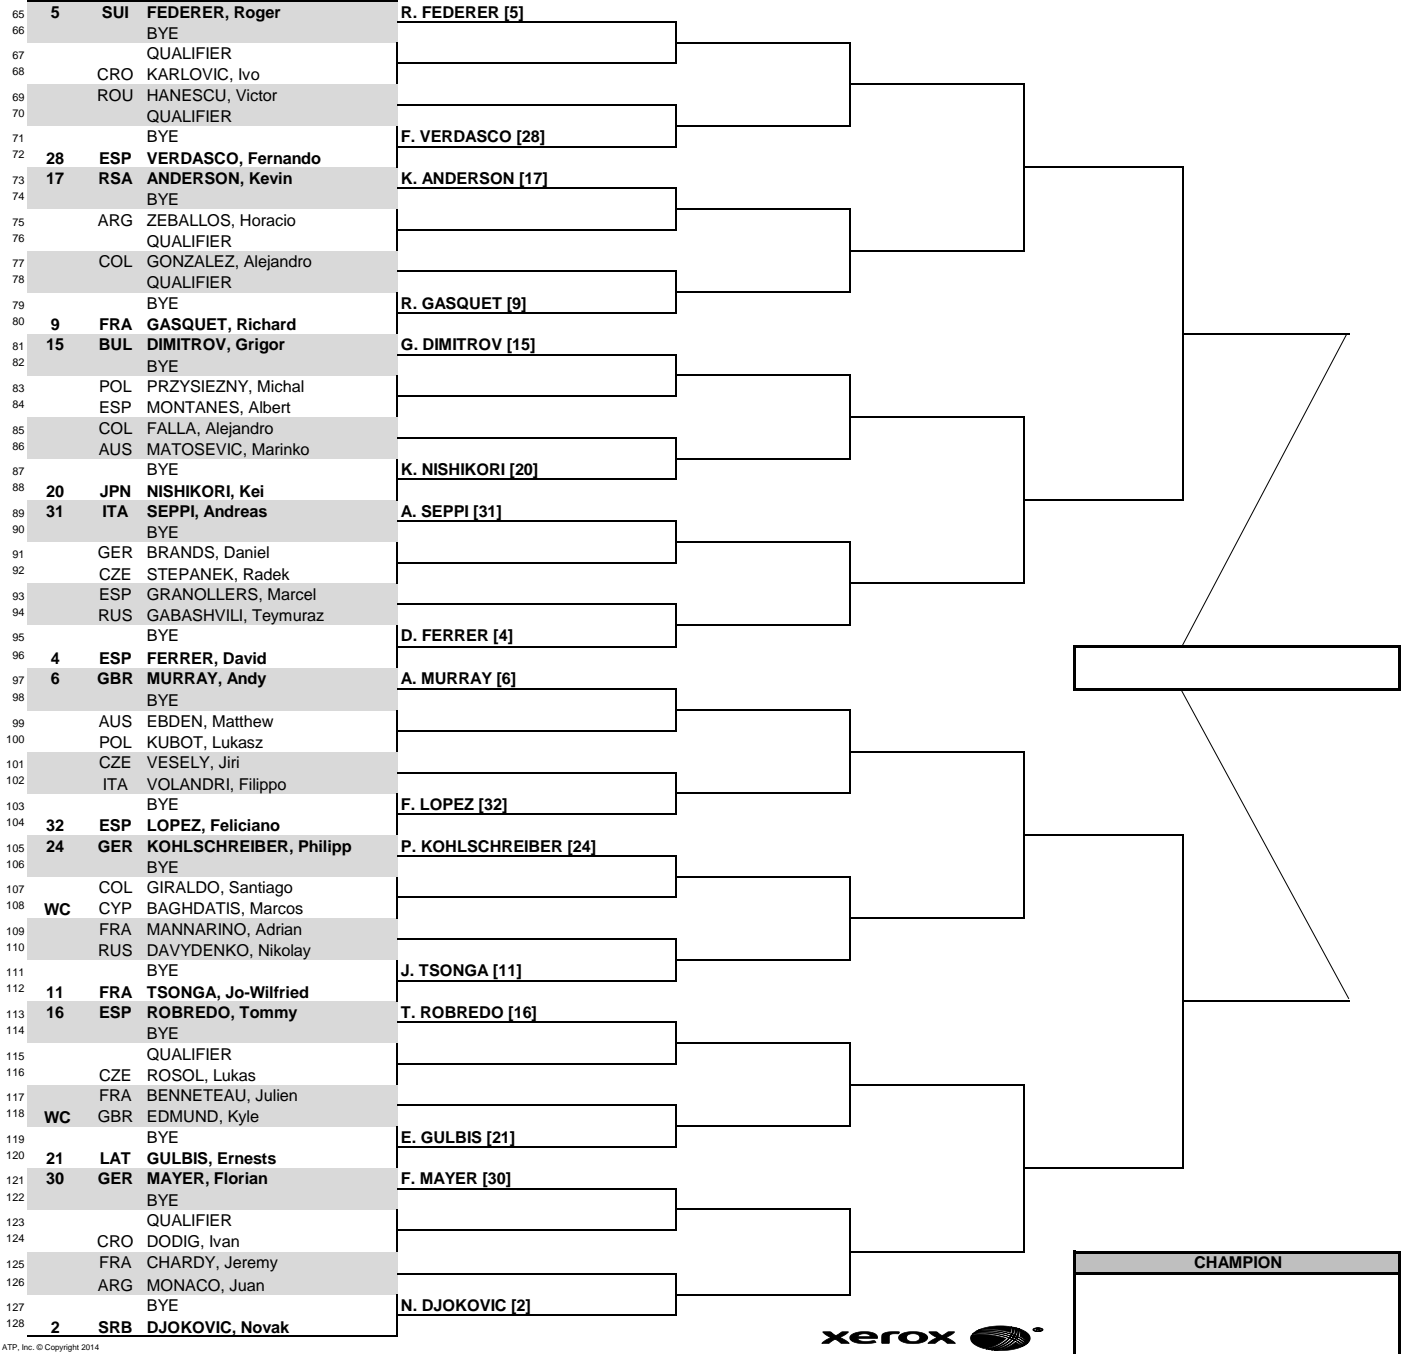

SEEDED PLAYERS		RANK	SEEDED PLAYERS		RANK	PRIZE MONEY		POINTS	LUCKY LOSERS	REASON	RETIREMENTS/NO	REASON
1	NADAL, Rafael	1	9	GASQUET, Richard	9	WINNER	\$787,000	1000				
2	DJOKOVIC, Novak	2	10	ISNER, John	10	FINALIST	\$384,065	600				
3	WAWRINKA, Stanislas	3	11	TSONGA, Jo-Wilfried	11	SEMI-FINALIST	\$192,485	360				
4	FERRER, David	4	12	RAONIC, Milos	12	QUARTER-FINALIST	\$98,130	180				
5	FEDERER, Roger	5	13	HAAS, Tommy	13	FOURTH ROUND	\$51,730	90				
6	MURRAY, Andy	6	14	FOGNINI, Fabio	14	THIRD ROUND	\$27,685	45				
7	BERDYCH, Tomas	7	15	DIMITROV, Grigor	15	SECOND ROUND	\$14,945	25				
8	DEL POTRO, Juan Martin	8	16	ROBREDO, Tommy	16	FIRST ROUND	\$9,165	10				

LAST DIRECT ACCEPTANCE: Gimeno-Traver 85

ATP SUPERVISORS: L Graff/C Sanchez/T Karlberg/T Barnes

SONY OPEN TENNIS

CITY, COUNTRY
Miami, FL, USA

TOURNAMENT DATES
17-30 March, 2014

SURFACE
Hard, Laykold

TOTAL FINANCIAL COMMITMENT
\$5,649,405

STATUS **NAT** **MAIN DRAW SINGLES (BOTTOM HALF)**

ATP, Inc. © Copyright 2014

SEEDED PLAYERS		RANK	SEEDED PLAYERS		RANK	PRIZE MONEY		POINTS	LUCKY LOSERS	REASON	RETIREMENTS/WO	REASON
17	ANDERSON, Kevin	18	25	CILIC, Marin	26	WINNER	\$787,000	1000				
18	ALMAGRO, Nicolas	19	26	SIMON, Gilles	27	FINALIST	\$384,065	600				
19	JANOWICZ, Jerzy	20	27	POSPISIL, Vasek	28	SEMI-FINALIST	\$192,485	360				
20	NISHIKORI, Kei	21	28	VERDASCO, Fernando	29	QUARTER-FINALIST	\$98,130	180				
21	GULBIS, Ernests	22	29	TURSUNOV, Dmitry	30	FOURTH ROUND	\$51,730	90				
22	DOLGOPOLOV, Alexandr	23	30	MAYER, Florian	32	THIRD ROUND	\$27,685	45				
23	MONFILS, Gael	24	31	SEPPI, Andreas	33	SECOND ROUND	\$14,945	25				
24	KOHLSCHEIBER, Philipp	25	32	LOPEZ, Feliciano	34	FIRST ROUND	\$9,165	10				